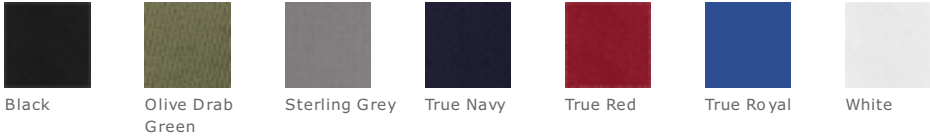

- 80/20 poly/cotton sheeting
- Finished seams prevent fraying
- Measures: 23" x 23"
- Machine washable

front

back

COLOR INFORMATION

Black Olive Drab Green Sterling Grey True Navy True Red True Royal White