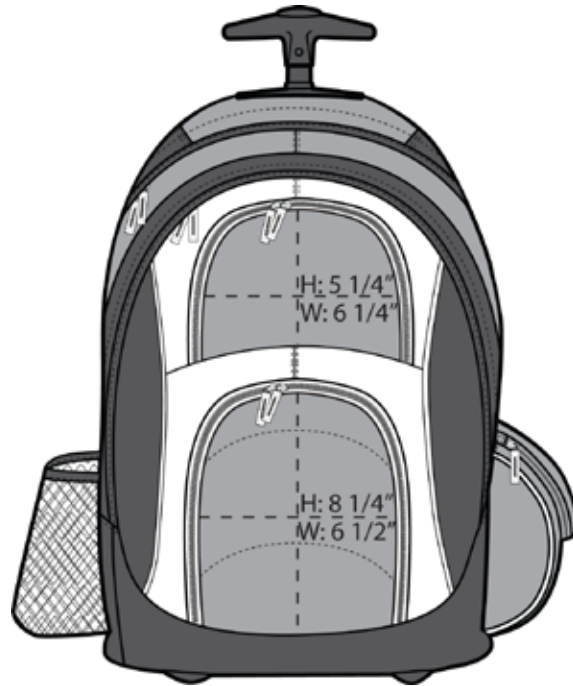

PORT AUTHORITY®

Port Authority® Wheeled Backpack BG76S

With two ways to carry this handy pack, your bag is always at hand. Take the strain off by rolling this wheeled pack, or use the straps and carry like a backpack.

- 600 denier polyester with ripstop accents and reinforced bottom
- Two large front pockets, side pockets and mesh water bottle holder
- Padded and lined zippered pocket
- One-hand push button pulley system for easy use and stowage; handle extends to 18.5"
- Smooth, durable inline skate wheels
- Dimensions: 18.5"h x 13"w x 7.9"d; Approx. 1,900 cubic inches

Note: Bags not intended for use by children 12 and under. Includes a California Prop 65 and social responsibility [hangtag](#).

COLOR

Grey/ Black
PMS CL GY 10 C

Front View

Back View

Note: Best graphic placement should be per the embellisher/screen printer recommendations.