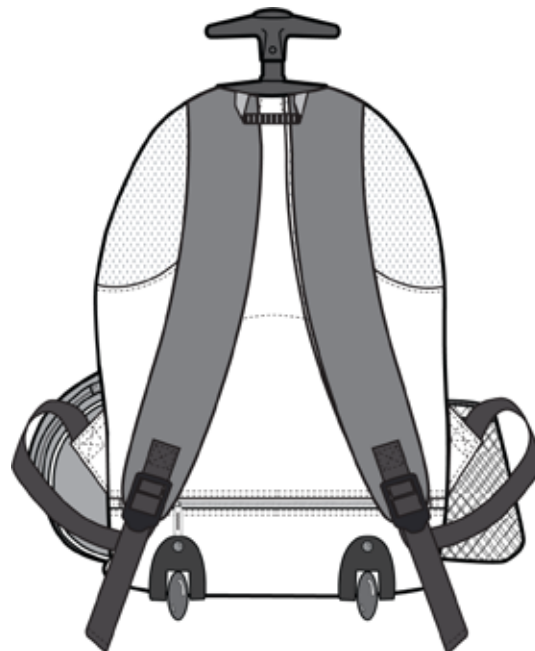

PORT AUTHORITY®

Port Authority® Wheeled Backpack BG76S

With two ways to carry this handy pack, your bag is always at hand. Take the strain off by rolling this wheeled pack, or use the straps and carry like a backpack.

- 600 denier polyester with ripstop accents and reinforced bottom
- Two large front pockets, side pockets and mesh water bottle holder
- Padded and lined zippered pocket
- One-hand push button pulley system for easy use and stowage; handle extends to 18.5"
- Smooth, durable inline skate wheels
- Dimensions: 18.5"h x 13"w x 7.9"d; Approx. 1,900 cubic inches

Note: Bags not intended for use by children 12 and under. Includes a California Prop 65 and social responsibility [hangtag](#).

COLOR

Grey/ Black
PMS CL GY 10 C

Front View

Back View

Note: Best graphic placement should be per the embellisher/screen printer recommendations.