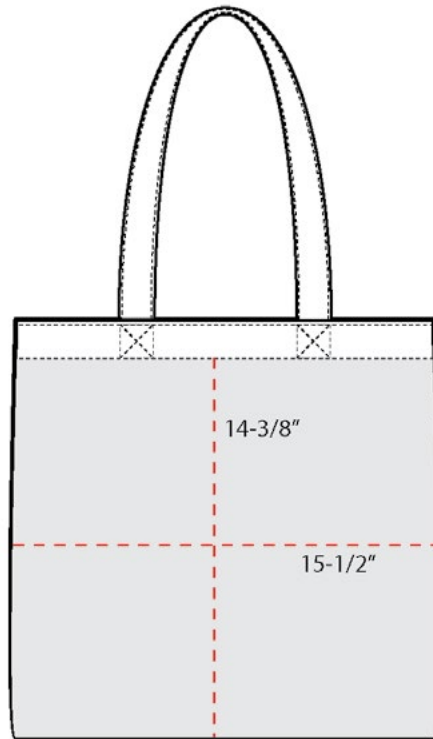

With handles long enough to go over your shoulder, this large, durable tote can hold heavy notebooks, catalogs, sales materials and more.

- 600 denier polyester canvas
- Self-fabric handles
- Dimensions: 15.5”h x 15.5”w

FRONT VIEW

BACK VIEW