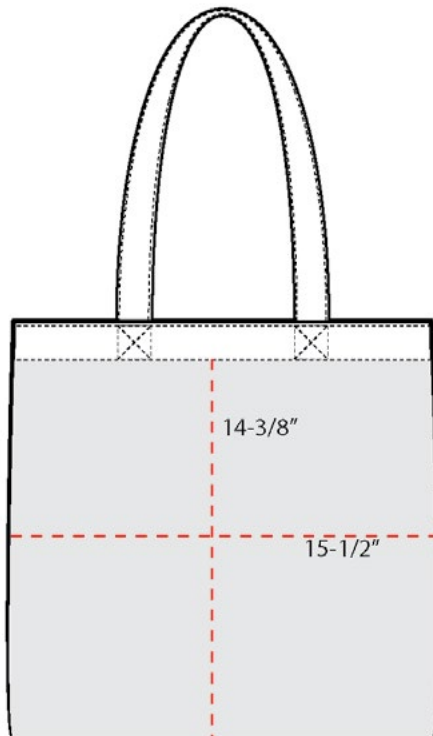

With handles long enough to go over your shoulder, this large, durable tote can hold heavy notebooks, catalogs, sales materials and more.

- 600 denier polyester canvas
- Self-fabric handles
- Dimensions: 15.5”h x 15.5”w

FRONT VIEW

BACK VIEW