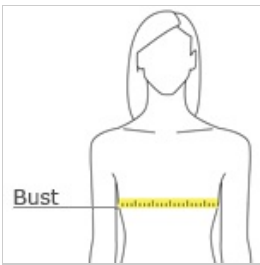

## BELLA+CANVAS® Women's Sponge Fleece Cropped Fleece Hoodie. BC7502

- Tear-away label
- Side seamed
- Dropped shoulders
- Raw hem
- 7-ounce, 52/48 Airlume combed and ring spun cotton/poly fleece, 32 singles

### HOW TO MEASURE

**BUST**  
Measure under the arm and around the fullest part of the bust with arms down, keeping tape horizontal.