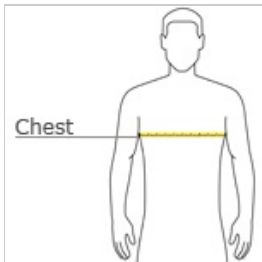

- 5.3-ounce, 100% cotton
- 99/1 cotton/poly (Ash)
- 90/10 cotton/poly (Sport Grey, Antique Cherry Red, Antique Irish Green, Antique Jade Dome, Antique Orange, Antique Sapphire)
- 50/50 cotton/poly (Blackberry, Dark Heather, Heather Military Green, Heather Red, Heathered Sapphire, Lilac, Midnight, Neon Blue, Neon Green, Russet, Sunset, Tweed, Safety Green, Safety Orange, Safety Pink, Graphite Heather)
- Seamless double-needle 7/8" collar
- Double-needle sleeves and hem
- Taped neck and shoulders
- Tearaway label

### HOW TO MEASURE

#### CHEST WIDTH

Measure under the arm and around the fullest part of the chest with arms down, keeping tape horizontal.

### SIZE CHART

	S	M	L	XL	2XL	3XL
Chest	34-36	38-40	42-44	46-48	50-52	54-56