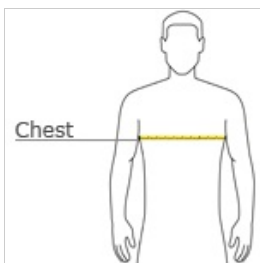

- 6.1-ounce, 100% cotton)
- 50/50 cotton/poly (Dark Heather, Safety Pink, Safety Green, Safety Orange, Heathered Cardinal, Heathered Indigo, Heathered Navy, Heathered Sapphire)
- 99/1 cotton/poly (Ash)
- 90/10 cotton/poly (Sports Grey, Antique Cherry Red, Antique Irish Green, Antique Royal)
- Seamless double-needle 7/8" collar
- Double-needle sleeves and hem
- Taped neck and shoulders
- Tubular

### HOW TO MEASURE

#### CHEST WIDTH

Measure under the arm and around the fullest part of the chest with arms down, keeping tape horizontal.