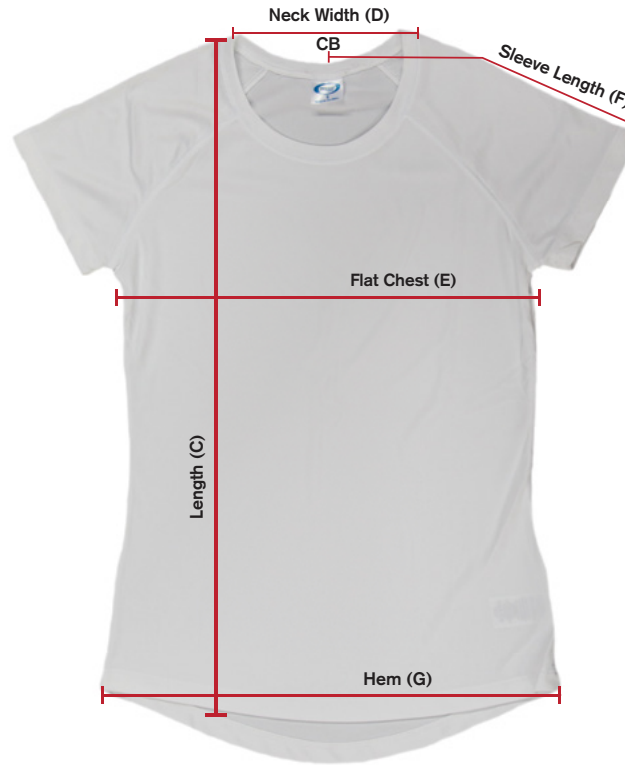

Solar Short Sleeve
Ladies
W350

LADIES SIZE GUIDE

Vapor Size	Chest (E)
XS	30"-31"
S	32"-33"
M	34"-35"
L	36"-37"
XL	38"-39"
XXL	40"-41"
XXXL	42"-43"
XXXXL	44"+

FIT SUGGESTIONS

- This shirt skims the body
- Note that Chest (E) are taken on the body while Length (C) through Hem (G) are flat garment measurements
- When measuring if you land in between two sizes choose the size that represents your chest measurement
- Measure yourself for sizing for best results as all retailers use different measurements for their sizing

Solar Short Sleeve Flat Garment Specifications

	Length (C)	Neck Width (D)	Flat Chest (E)	Sleeve Length (F)	Hem (G)
XS	25.625"	7.25"	17"	13.125"	18.5"
S	26.25"	7.75"	18"	13.625"	19.5"
M	26.875"	8"	19"	14.125"	20.5"
L	27.5"	8.25"	20.5"	14.625"	22"
XL	28.125"	8.5"	22"	15.125"	23.5"
XXL	28.75"	8.75"	23.5"	15.625"	25"
XXXL	N/A	N/A	N/A	N/A	N/A
XXXXL	N/A	N/A	N/A	N/A	N/A

HOW TO MEASURE ON THE FLAT...

Length (C) - Hold tape measure at highest point on shirt and pull tape down to the bottom of the hem

Neck Width (D) - Hold tape measure at one side of neck hem and pull to the other side

Flat Chest (E) - Hold tape measure under armhole and pull to the other side

Sleeve Length (F) - Measure from the Center Back to bottom of sleeve hem